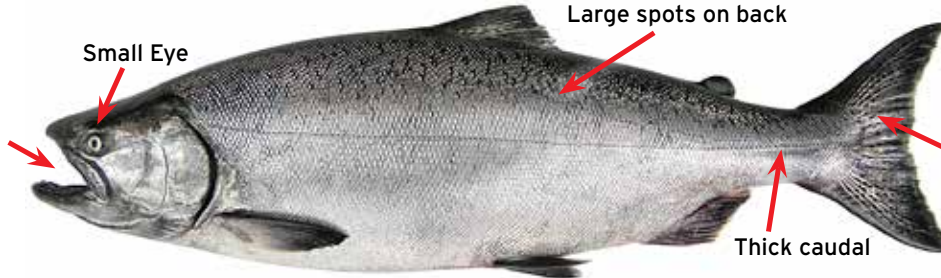

BC WILD SALMON Identification Guide

Sockeye

Mouth is white with a white gum line

Large, bright gold, glassy eye

Scales are large and distinct

No spots on tail or back

Body slender & firm

Coho

Mouth is light with a white gum line

Medium size, sharp teeth

Spots above lateral line

Spots on upper lobe

Silver colour adjacent caudal

Thick caudal

Chinook (Spring)

Mouth is dark with a black gum line

Large, sharp teeth

Small Eye

Large spots on back

Tail covered with spots

Thick caudal

Pink

Mouth is white with a black gum line

Almost toothless

Small scales

Large oval spots on both lobes of tail

No silver on tail

Pointed lower jaw

Chum

Mouth is white with a white gum line

Well developed teeth

Large pupil