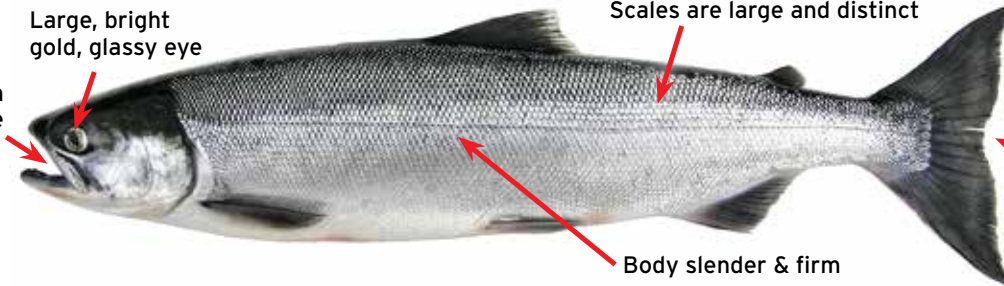

BC WILD SALMON Identification Guide

Sockeye

Mouth is white with a white gum line

Large, bright gold, glassy eye

Scales are large and distinct

No spots on tail or back

Body slender & firm

Coho

Mouth is light with a white gum line

Medium size, sharp teeth

Spots above lateral line

Spots on upper lobe

Silver colour adjacent caudal

Thick caudal

Chinook (Spring)

Mouth is dark with a black gum line

Large, sharp teeth

Small Eye

Large spots on back

Tail covered with spots

Thick caudal

Pink

Mouth is white with a black gum line

Almost toothless

Small scales

Large oval spots on both lobes of tail

No silver on tail

Pointed lower jaw

Chum

Mouth is white with a white gum line

Well developed teeth

Large pupil